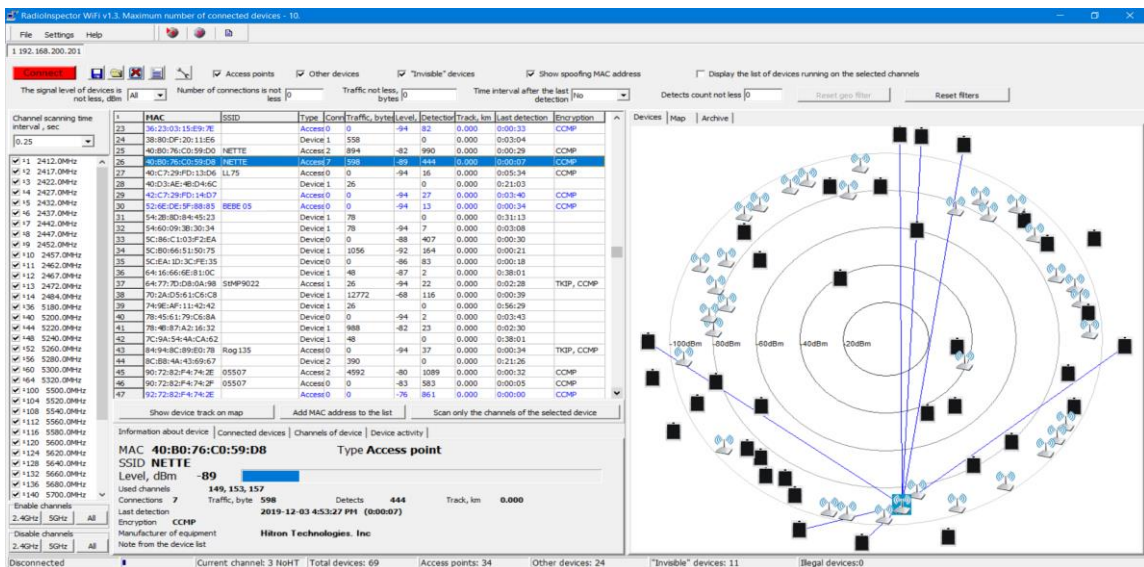

## Wi-Fi / Bluetooth Inspector

YRI-W, is a unique Wi-Fi and Bluetooth Inspector, that combine software and Hardware, that focused on TSCM -specific tasks including detection of all Wi-Fi devices such as access points and clients along with clients that are beaconing and not connected to a network, which are often ignored.

The goal of the YRI-W is to show all the active devices, to display activity time charts and the volume of transmitted and received traffic. More importantly, YRI-W Inspector identifies new Wi-Fi devices (potentially clandestine such as the store and forward Wi-Fi enabled covert listening devices) that are not 'listed' in the authorized devices database.